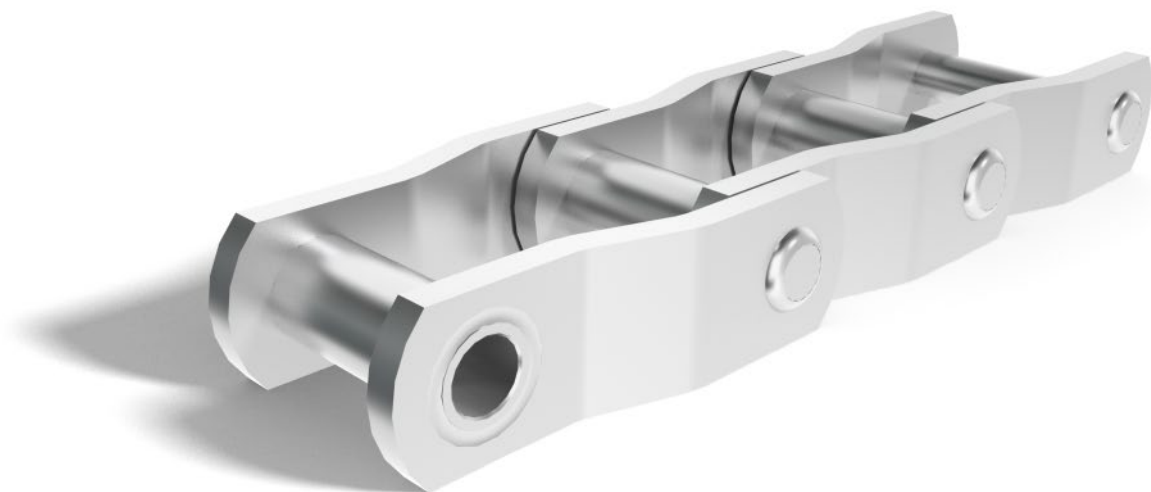

FB Offset Link Chain are designed for demanding conditions and manufactured of premium, heat-treated materials.

In FB Ketjutekniikka's construction bushes and pins are welded which makes the construction extra strong. The bushes are welded outside to grant maximum strength. Our improved design sets us apart from the standard riveted or cotter versions on the market.

FEATURES

fully welded chain structure

- significantly improved strength
- bush goes through link plates
- bush welded outside

FB1000 side plate material

- superior wear resistance
- excellent weldability
- upgraded features available by heat treatment

hardened pins and bushes

- upgraded wear resistance
- FB-hardening means significantly extended thickness of hardening

BENEFITS

- higher load capacity
- trouble-free service
- extended lifetime and replacement cycle
- lower total cost
- easy and reliable attachment installation