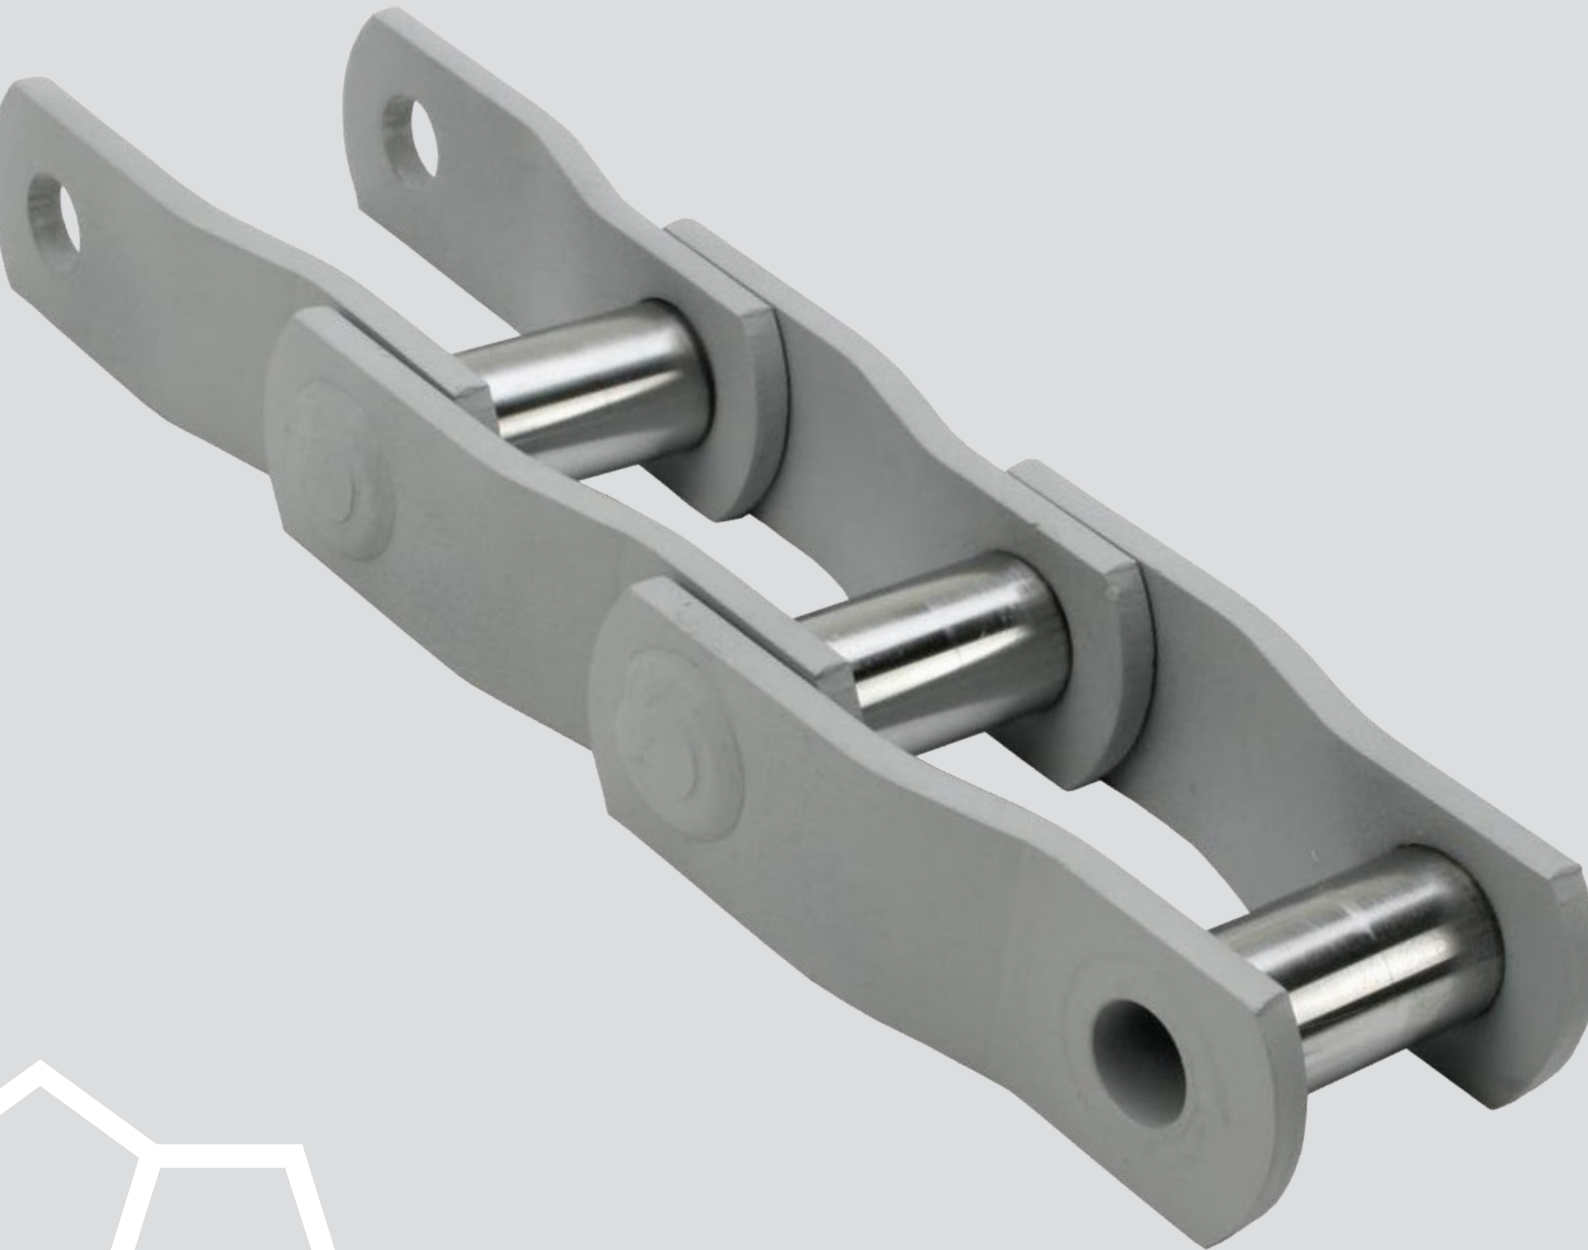

# FB OFFSET LINK CHAINS

PREMIUM QUALITY  
CONVEYOR CHAINS  
SINCE 1945

# FB Offset Link Chain are designed for demanding conditions and manufactured of premium, heat-treated materials.

In FB Ketjutekniikka's construction bushes and pins are welded which makes the construction extra strong. The bushes are welded outside to grant maximum strength. Our improved design sets us apart from the standard riveted or cotter versions on the market.

## FEATURES

fully welded chain structure

- significantly improved strength
- bush goes through link plates
- bush welded outside

FB1000 side plate material

- superior wear resistance
- excellent weldability
- upgraded features available by heat treatment

hardened pins and bushes

- upgraded wear resistance
- FB-hardening means significantly extended thickness of hardening