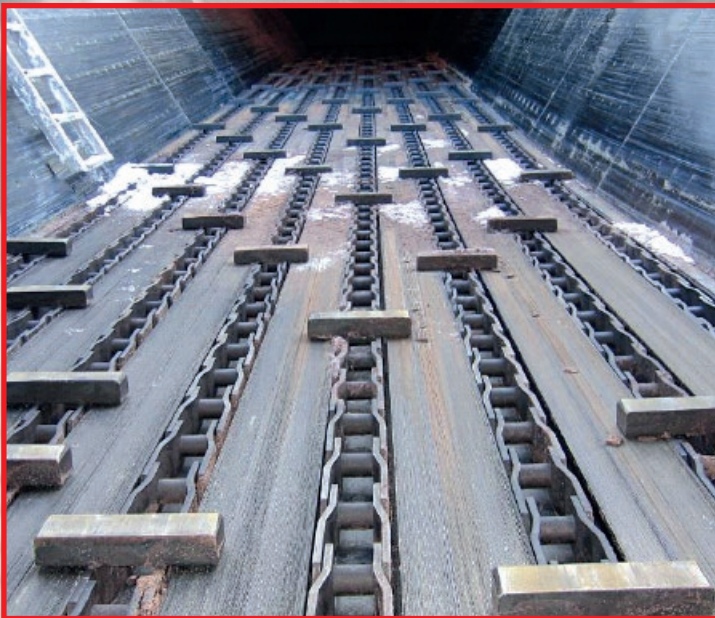

INDUSTRIES

- saw mills
- pulp and paper
- metal
- cement
- asphalt
- construction materials

TYPICAL APPLICATIONS

- log conveyors
- heavy steel plate transport
- scraper conveyors

TECHNICAL DATA

Components	Material	Heat treatment	Hardness
Side plate			
std	FB1000		200-250 HB
option	FB1000	QT	320-350 ± 20 HB
Pin			
std	BM311	QT+IH	52 ± 2 HRC
Bush			
std	16MnCr5	CH	60 ± 2 HRC
option	27MnCrB5	QT+IH	52 ± 2 HRC
option	CK15	CH	60 ± 2 HRC